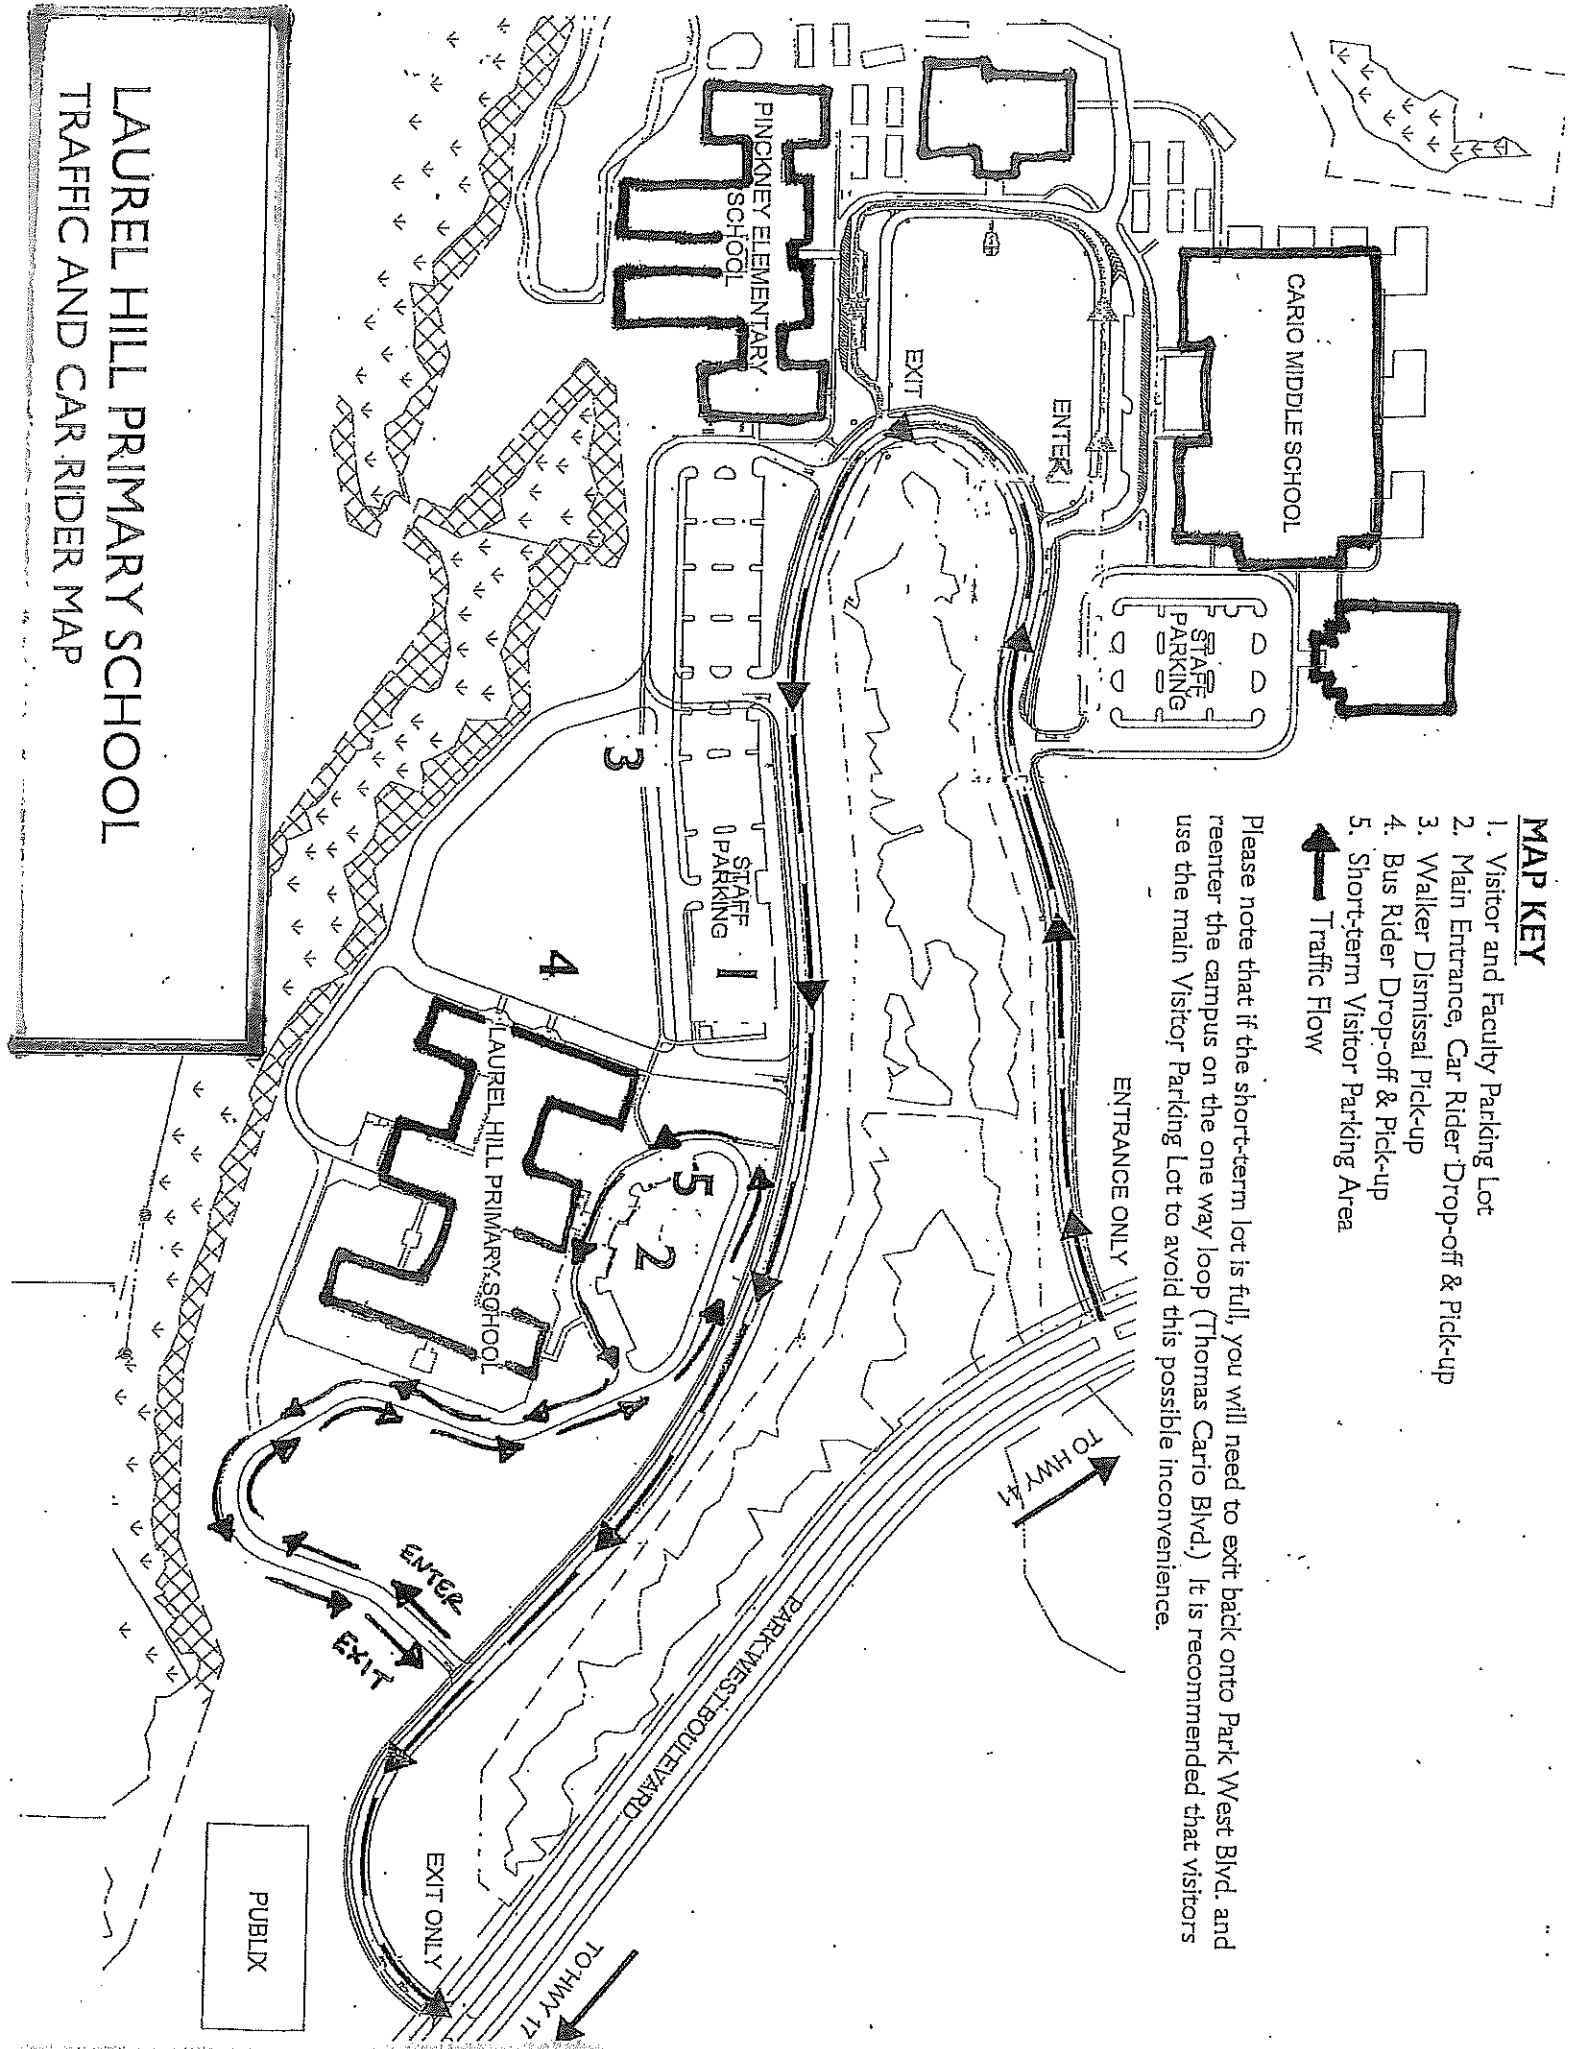

LAUREL HILL PRIMARY SCHOOL TRAFFIC AND CAR RIDER MAP

MAP KEY

1. Visitor and Faculty Parking Lot
 2. Main Entrance, Car Rider Drop-off & Pick-up
 3. Walker Dismissal Pick-up
 4. Bus Rider Drop-off & Pick-up
 5. Short-term Visitor Parking Area
- Traffic Flow

Please note that if the short-term lot is full, you will need to exit back onto Park West Blvd. and reenter the campus on the one way loop (Thomas Cario Blvd.) It is recommended that visitors use the main Visitor Parking Lot to avoid this possible inconvenience.

PUBLIC